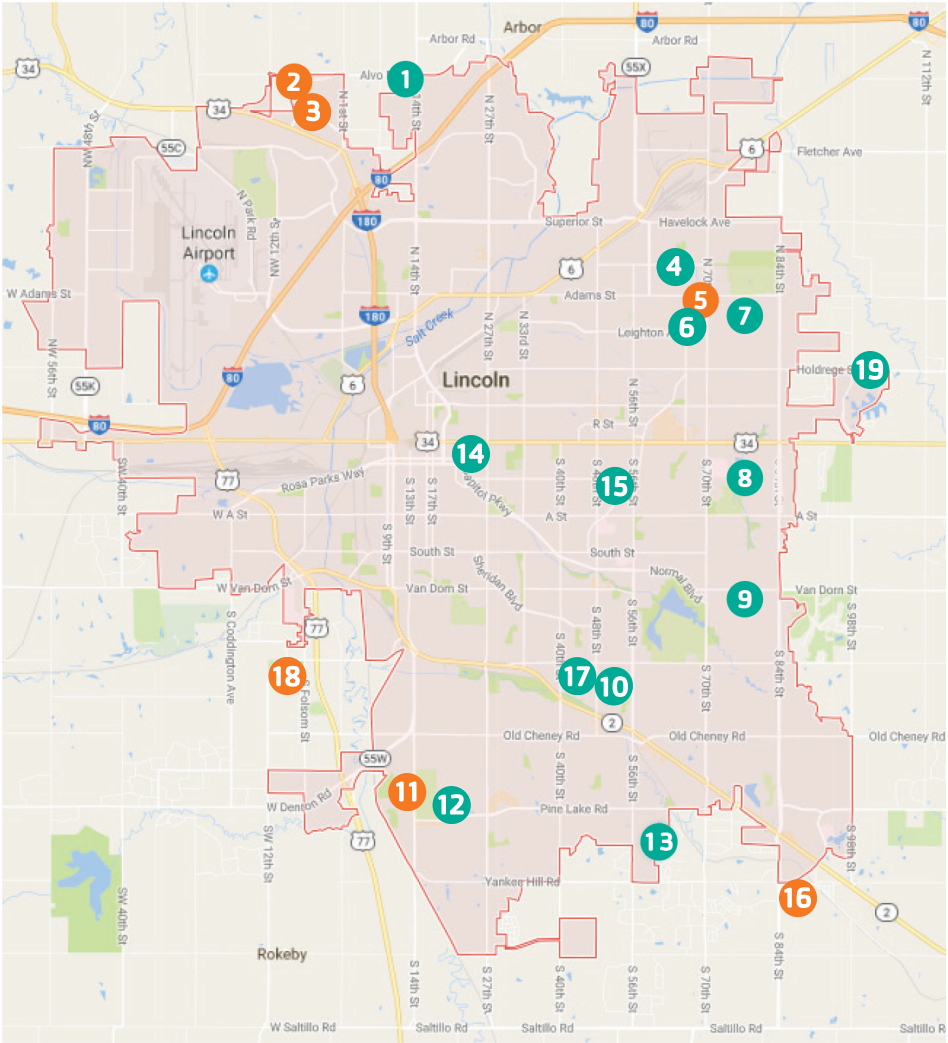

**FOR YOUTH DEVELOPMENT®
FOR HEALTHY LIVING
FOR SOCIAL RESPONSIBILITY**

LINCOLN YMCA LOCATIONS & PROGRAM SITES

ADMINISTRATIVE OFFICE

#3 Administrative Business Office
570 Fallbrook Blvd, STE 210
Lincoln, NE 68521

YMCA FACILITIES

#2 Fallbrook YMCA
700 Penrose Dr, STE B; Lincoln, NE 68521

#5 Northeast YMCA
2610 N 70th St; Lincoln, NE 68507

#11 Cooper YMCA
6767 S 14th St; Lincoln, NE 68512

#16 Coppel Family YMCA
8700 Yankee Woods Dr, STE B; Lincoln, NE

BEFORE AND/OR AFTER SCHOOL PROGRAMS

- #1 Kooser Elementary**
7301 N 13th St; Lincoln, NE 68521
- #2 Schoo Middle**
700 Penrose Dr; Lincoln, NE 68521
- #4 Pershing Elementary (CLC)**
6402 Judson St; Lincoln, NE 68507
- #6 Mickle Middle (CLC)**
2500 N 67th St; Lincoln, NE 68507
- #7 Kahoa Elementary**
7700 Leighton Ave; Lincoln, NE 68507

- #14 Elliott Elementary (CLC)**
225 S 25th St; Lincoln NE 68510
- #15 Lefler Middle (CLC)**
1100 S 48th St; Lincoln, NE 68510
- #16 Moore Middle**
8700 Yankee Woods Dr; Lincoln, NE 68510
- #17 Pound Middle**
4749 S 45th St; Lincoln, NE 68516
- #19 Robinson Elementary**
1350 N 102nd St; Lincoln, NE 68527